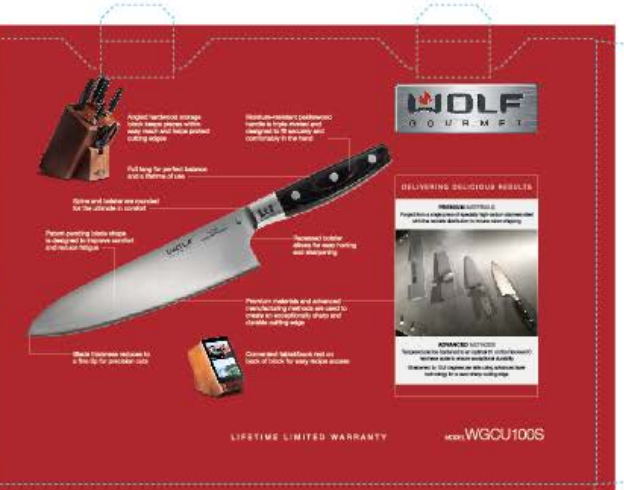

MODEL: 
SERIES: 

Model Number Starts with "WG"

Series Code

Rating plate can be found on bottom of blender

Rating plate can be found on the bottom of toaster

Model Number Starts with "WG"

Series Code

These markings are located on the bottom of cookware

FOR GAS AND ELECTRIC COOKING

WOLF
GOURMET

7 PLY

Crafted in the U.S.A.

OVEN AND DISHWASHER SAFE

Cookware Description

Series Code

WOLF
GOURMET
PREDICT DELICIOUS