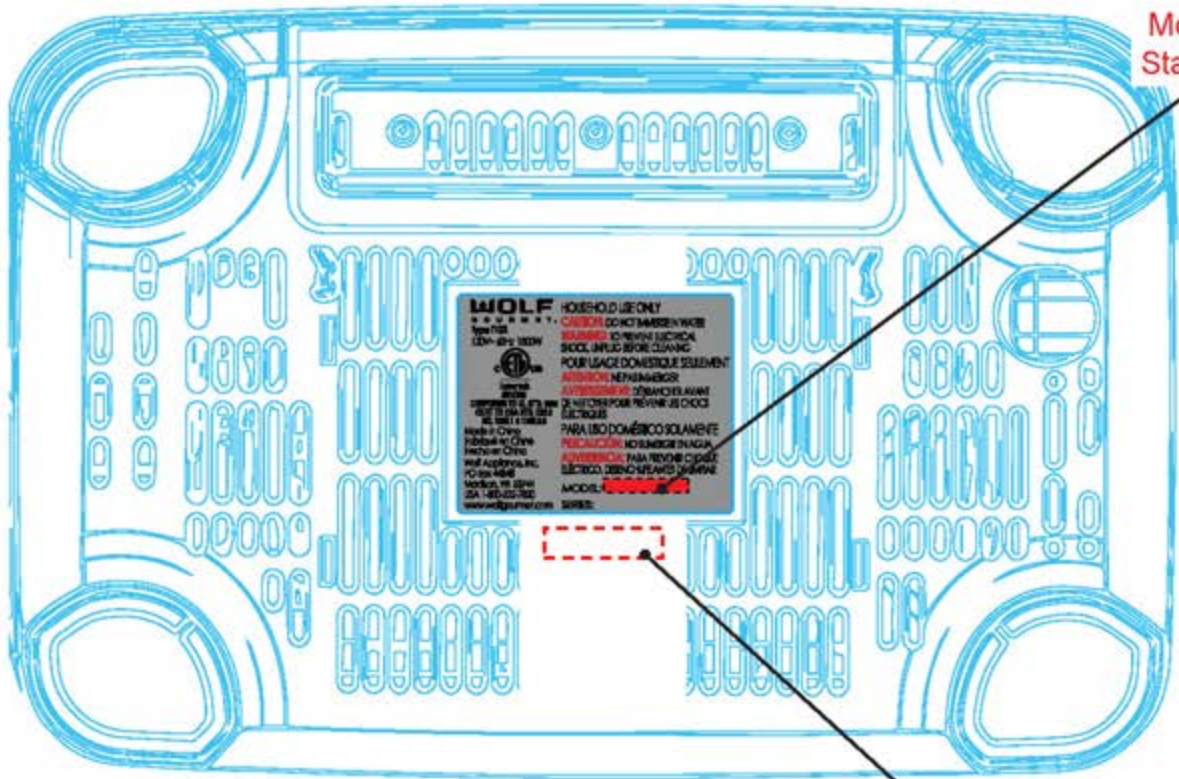

MODEL: 
SERIES: 

Model Number Starts with "WG"

Series Code

Rating plate can be found on bottom of blender

Rating plate can be found on the bottom of toaster

Model Number Starts with "WG"

Series Code

These markings are located on the bottom of cookware