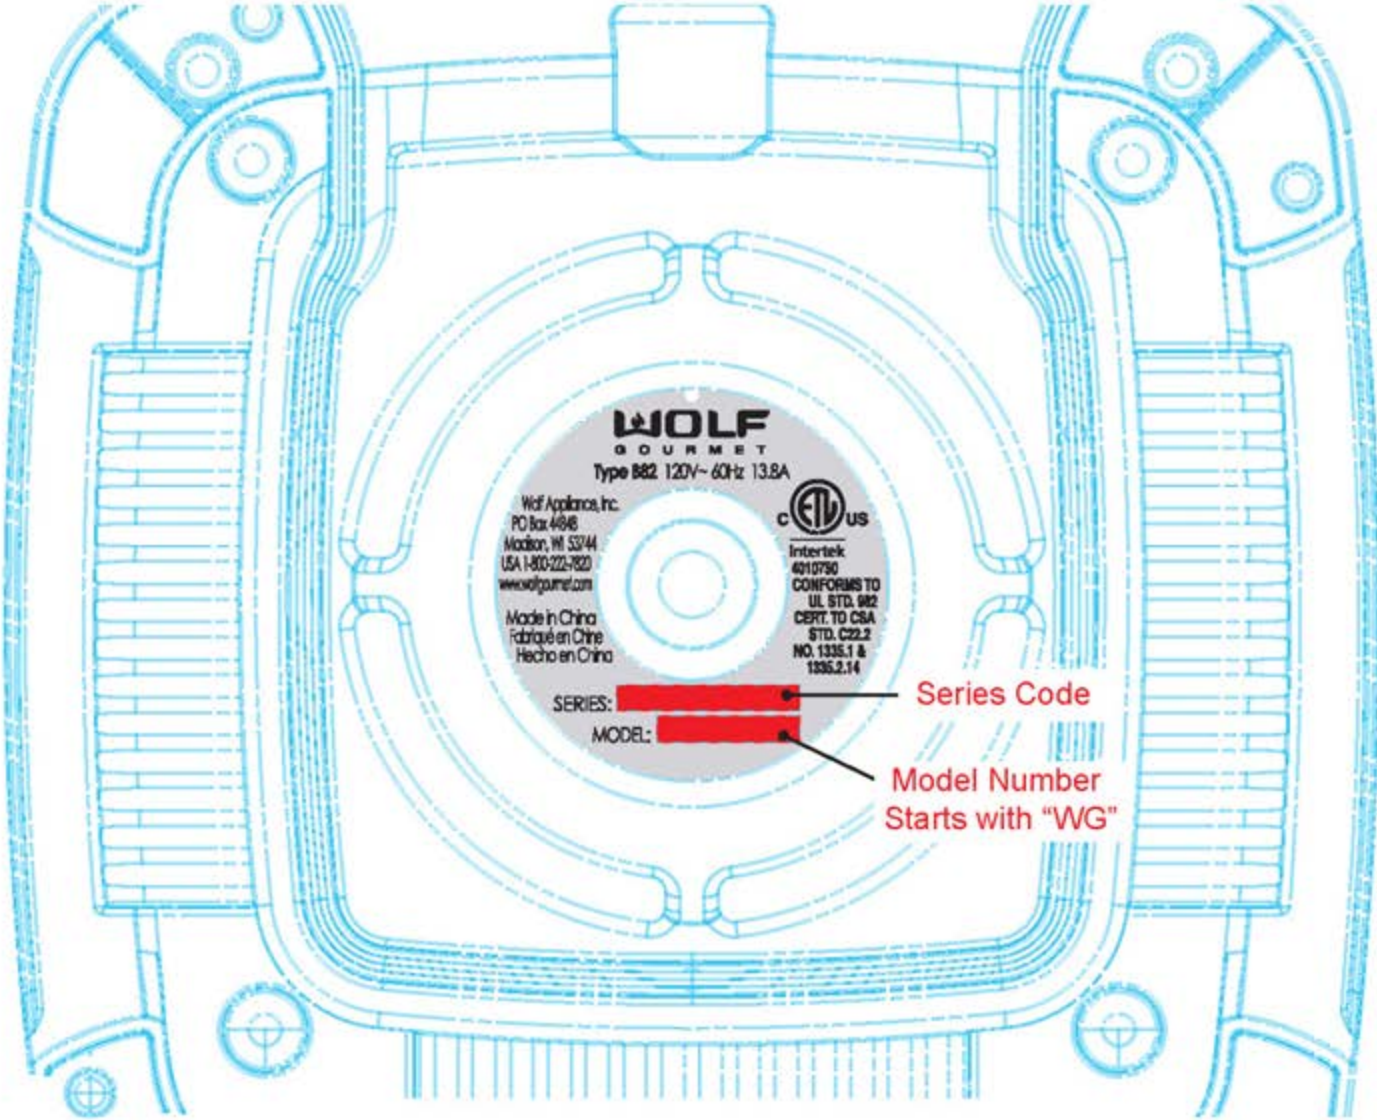

MODEL: 
SERIES: 

Model Number Starts with "WG"

Series Code

Rating plate can be found on bottom of blender

Rating plate can be found on the bottom of toaster

Model Number Starts with "WG"

Series Code

These markings are located on the bottom of cookware