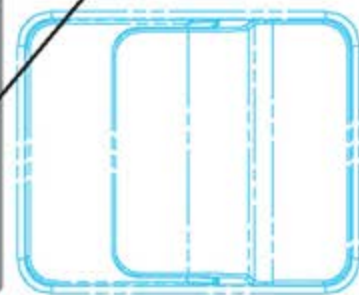

MODEL: 
SERIES: 

Model Number Starts with "WG"

Series Code

Rating plate can be found on bottom of blender

Rating plate can be found on the bottom of toaster

Model Number Starts with "WG"

Series Code

These markings are located on the bottom of cookware